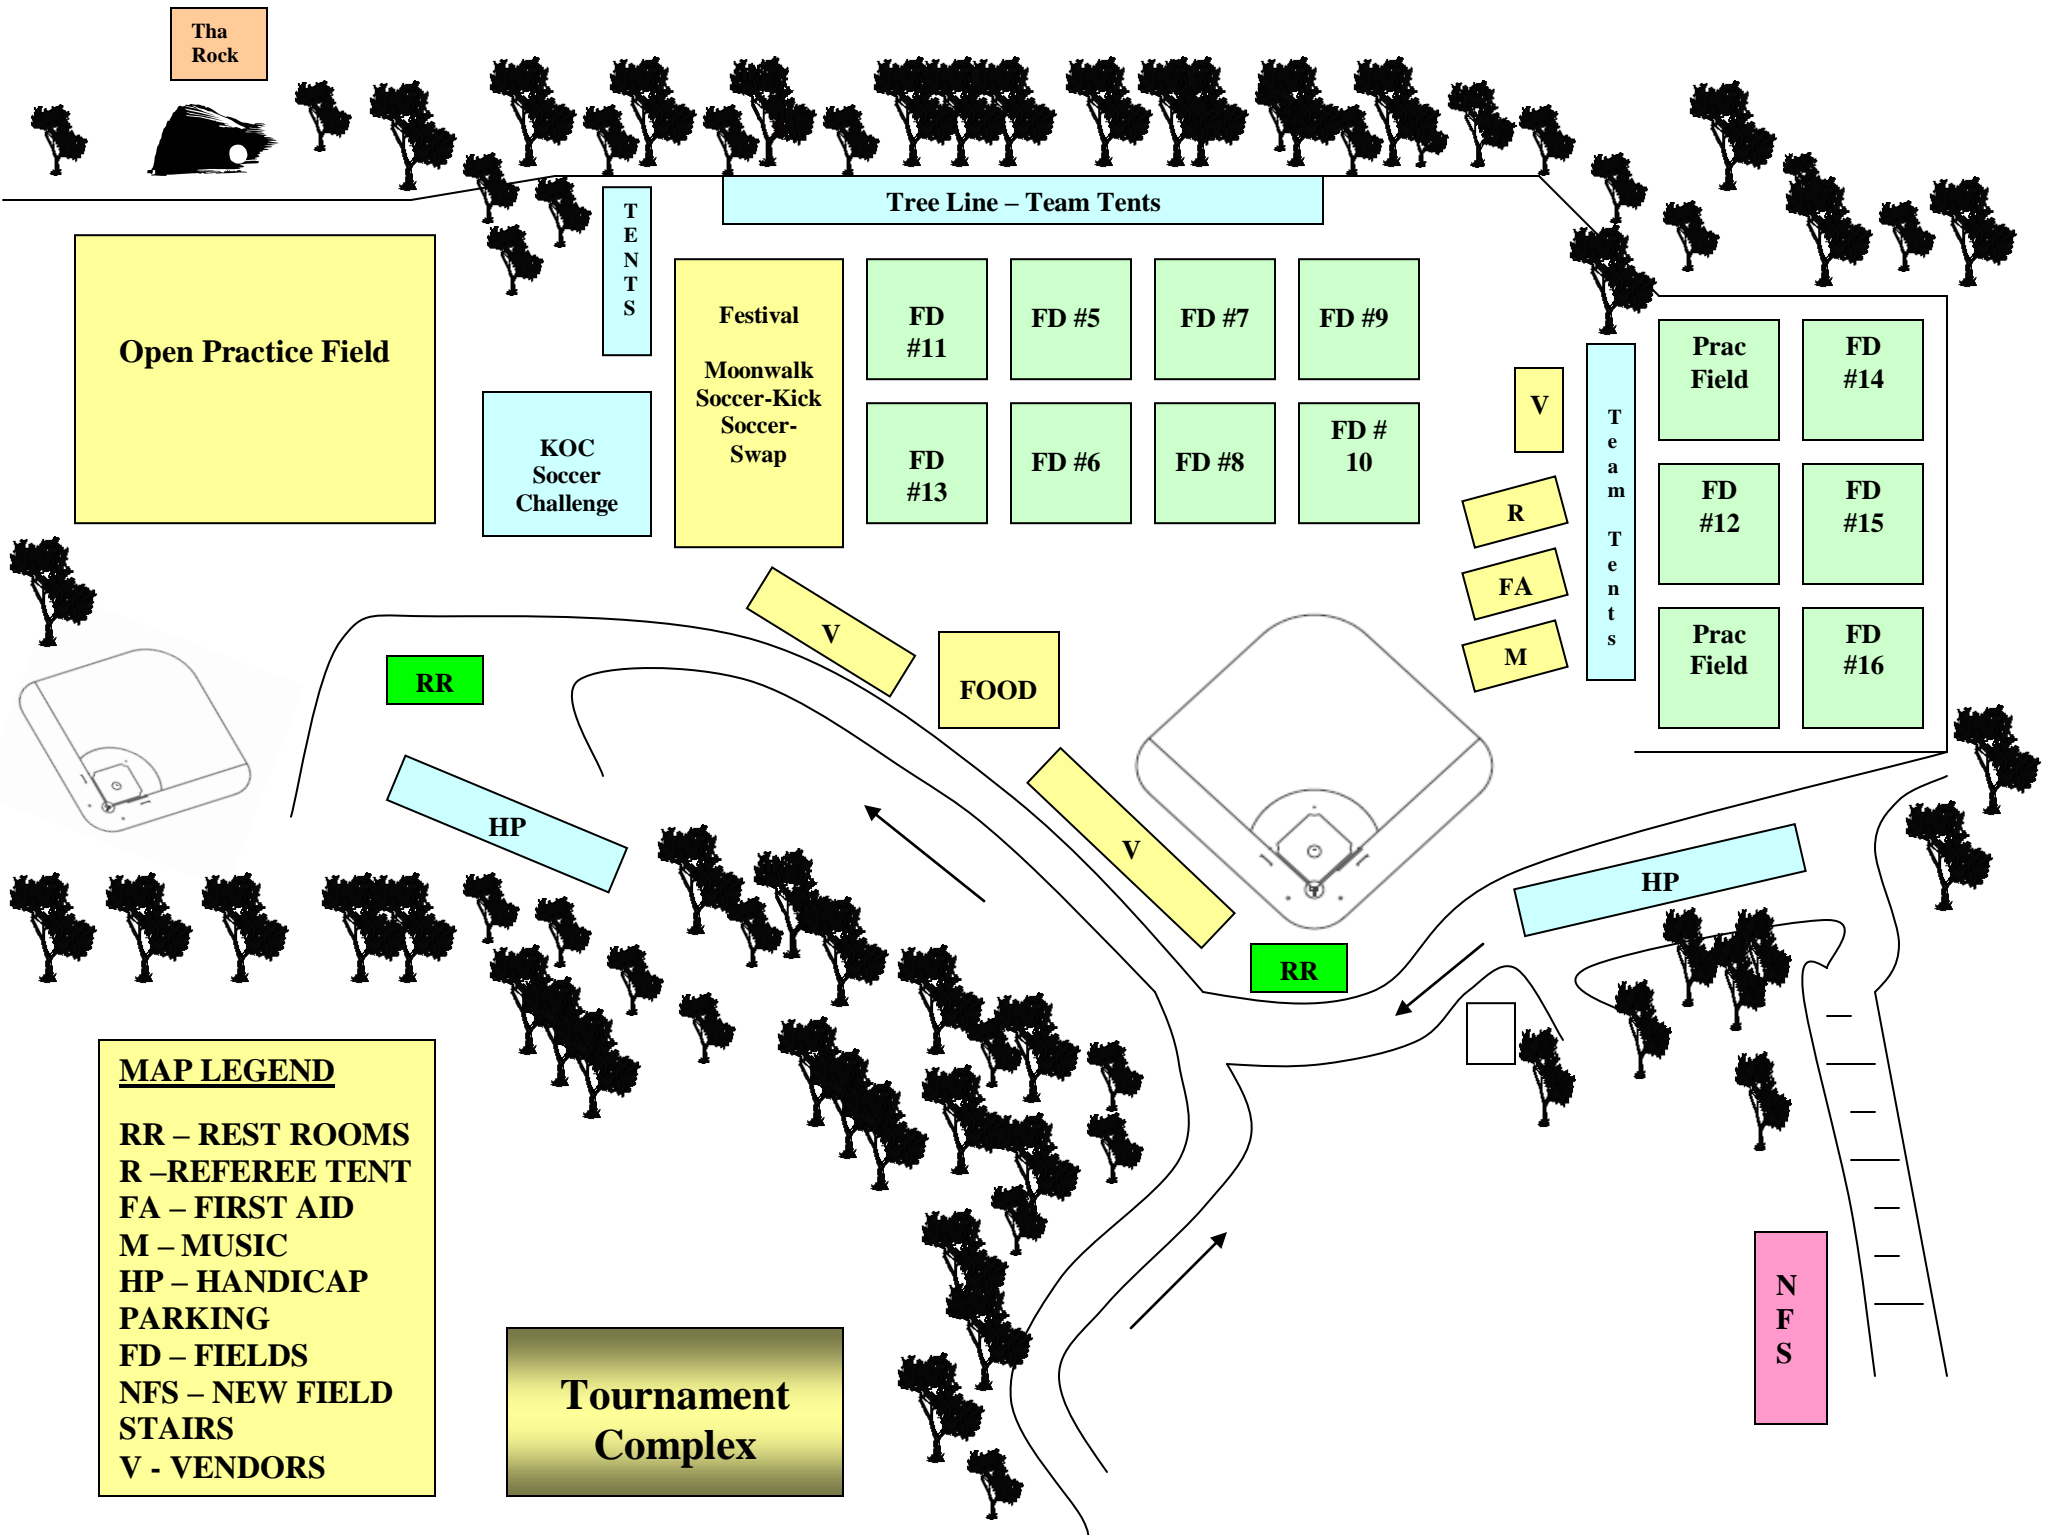

Tha
Rock

MAP LEGEND

- RR - REST ROOMS
- R - REFEREE TENT
- FA - FIRST AID
- M - MUSIC
- HP - HANDICAP PARKING
- FD - FIELDS
- NFS - NEW FIELD STAIRS
- V - VENDORS

**Tournament
Complex**

**N
F
S**

MAP LEGEND

NH - Northbridge High School
 P - Parking
 D - Equipment Drop-Off - Circle
 F - Path to Upper Fields
 E - Tournament Entrance
 R - Registration

To Main St &
Route 146

To Route 122

Linwood Ave