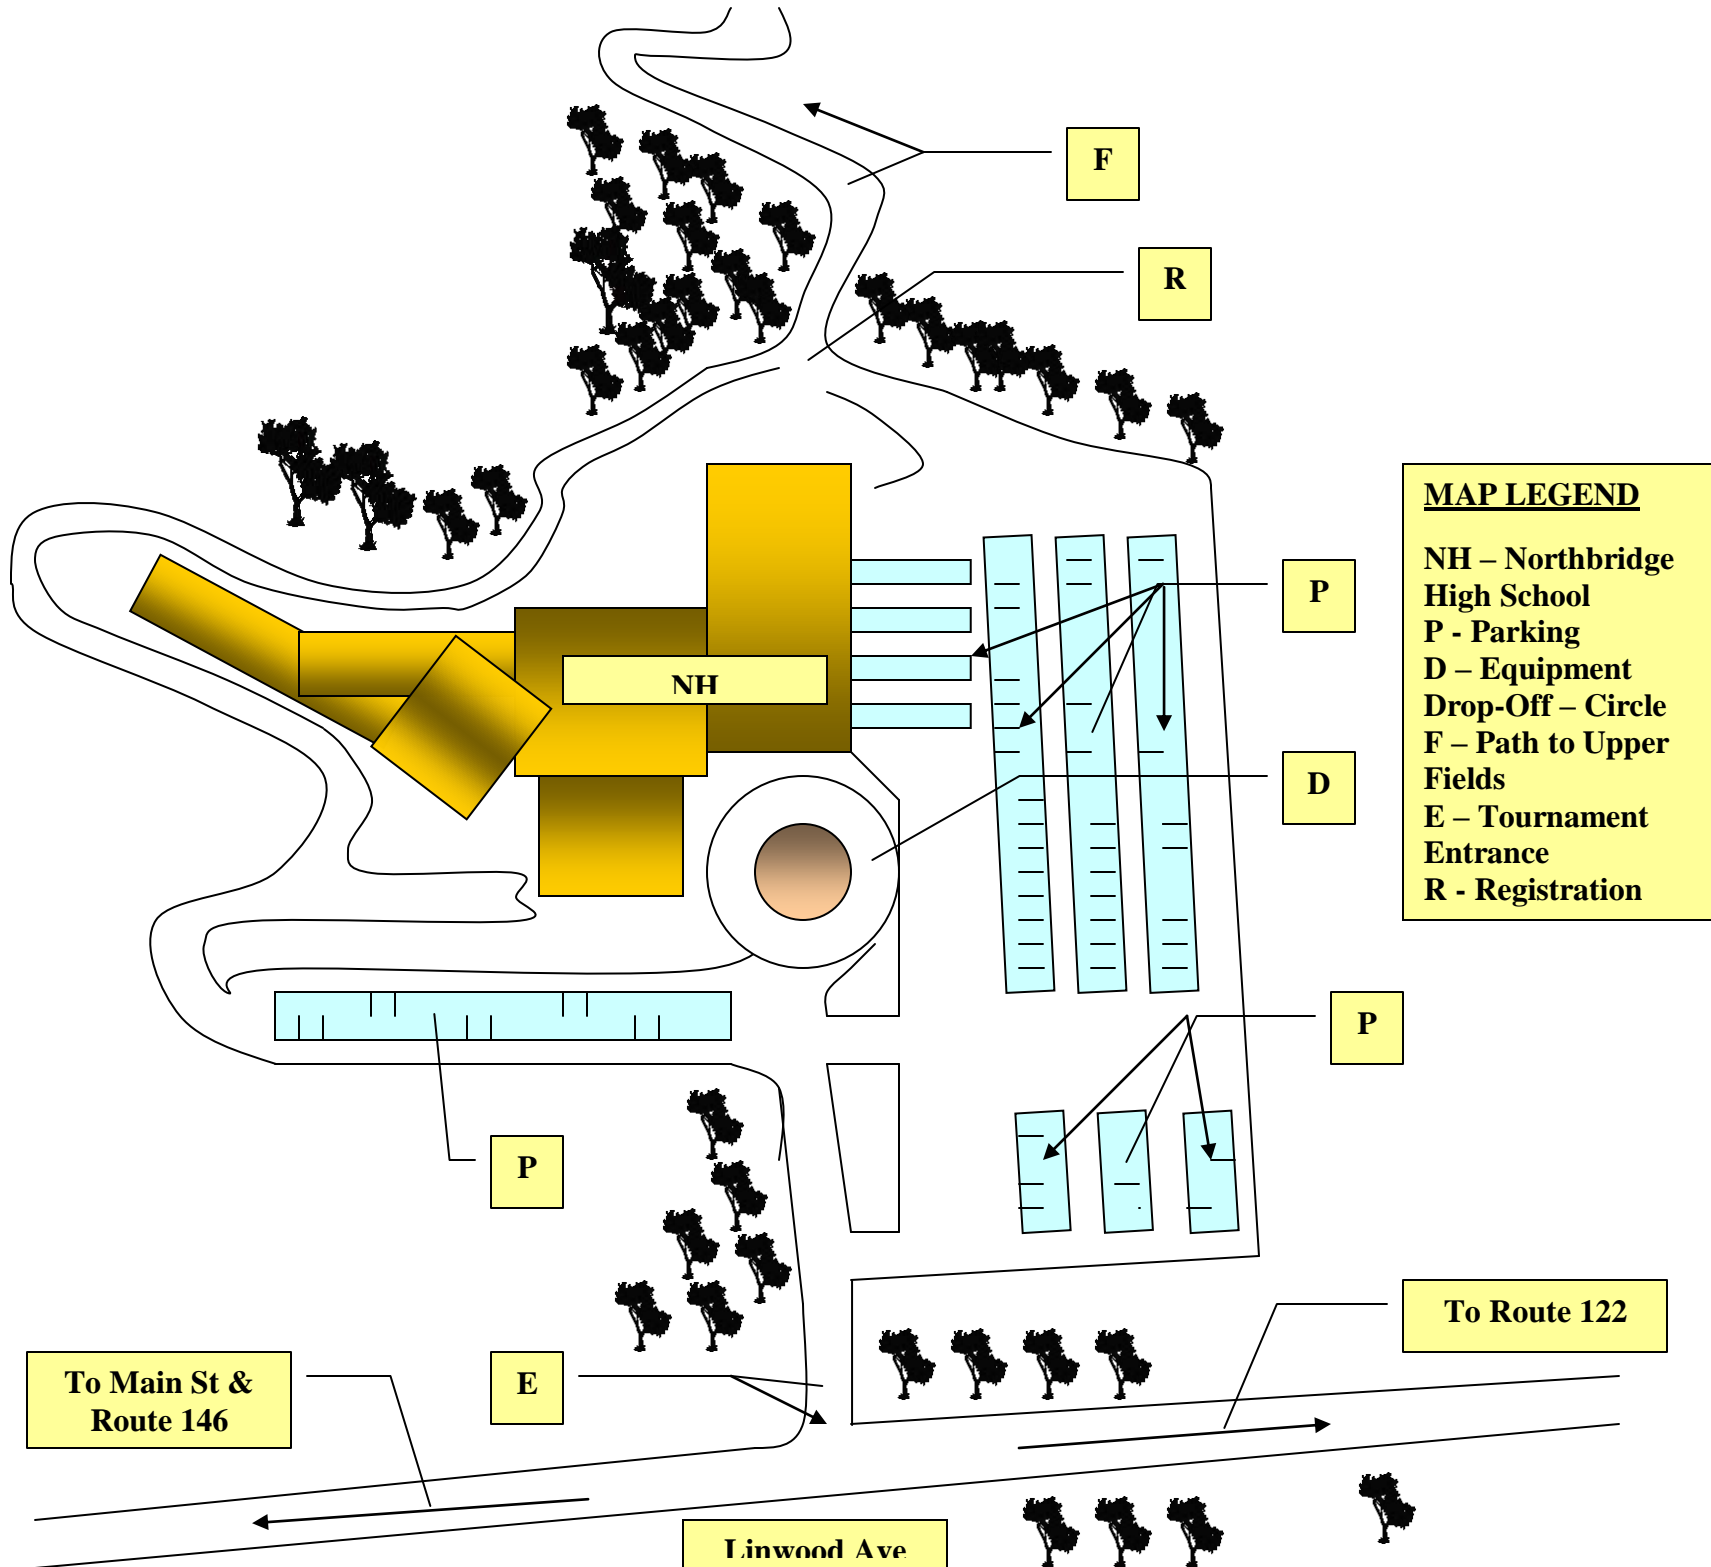

Tha
Rock

MAP LEGEND

- RR - REST ROOMS
- R - REFEREE TENT
- FA - FIRST AID
- M - MUSIC
- HP - HANDICAP PARKING
- FD - FIELDS
- NFS - NEW FIELD STAIRS
- V - VENDORS

**Tournament
Complex**

**N
F
S**

MAP LEGEND

NH - Northbridge High School
 P - Parking
 D - Equipment Drop-Off - Circle
 F - Path to Upper Fields
 E - Tournament Entrance
 R - Registration

To Main St &
Route 146

To Route 122

Linwood Ave